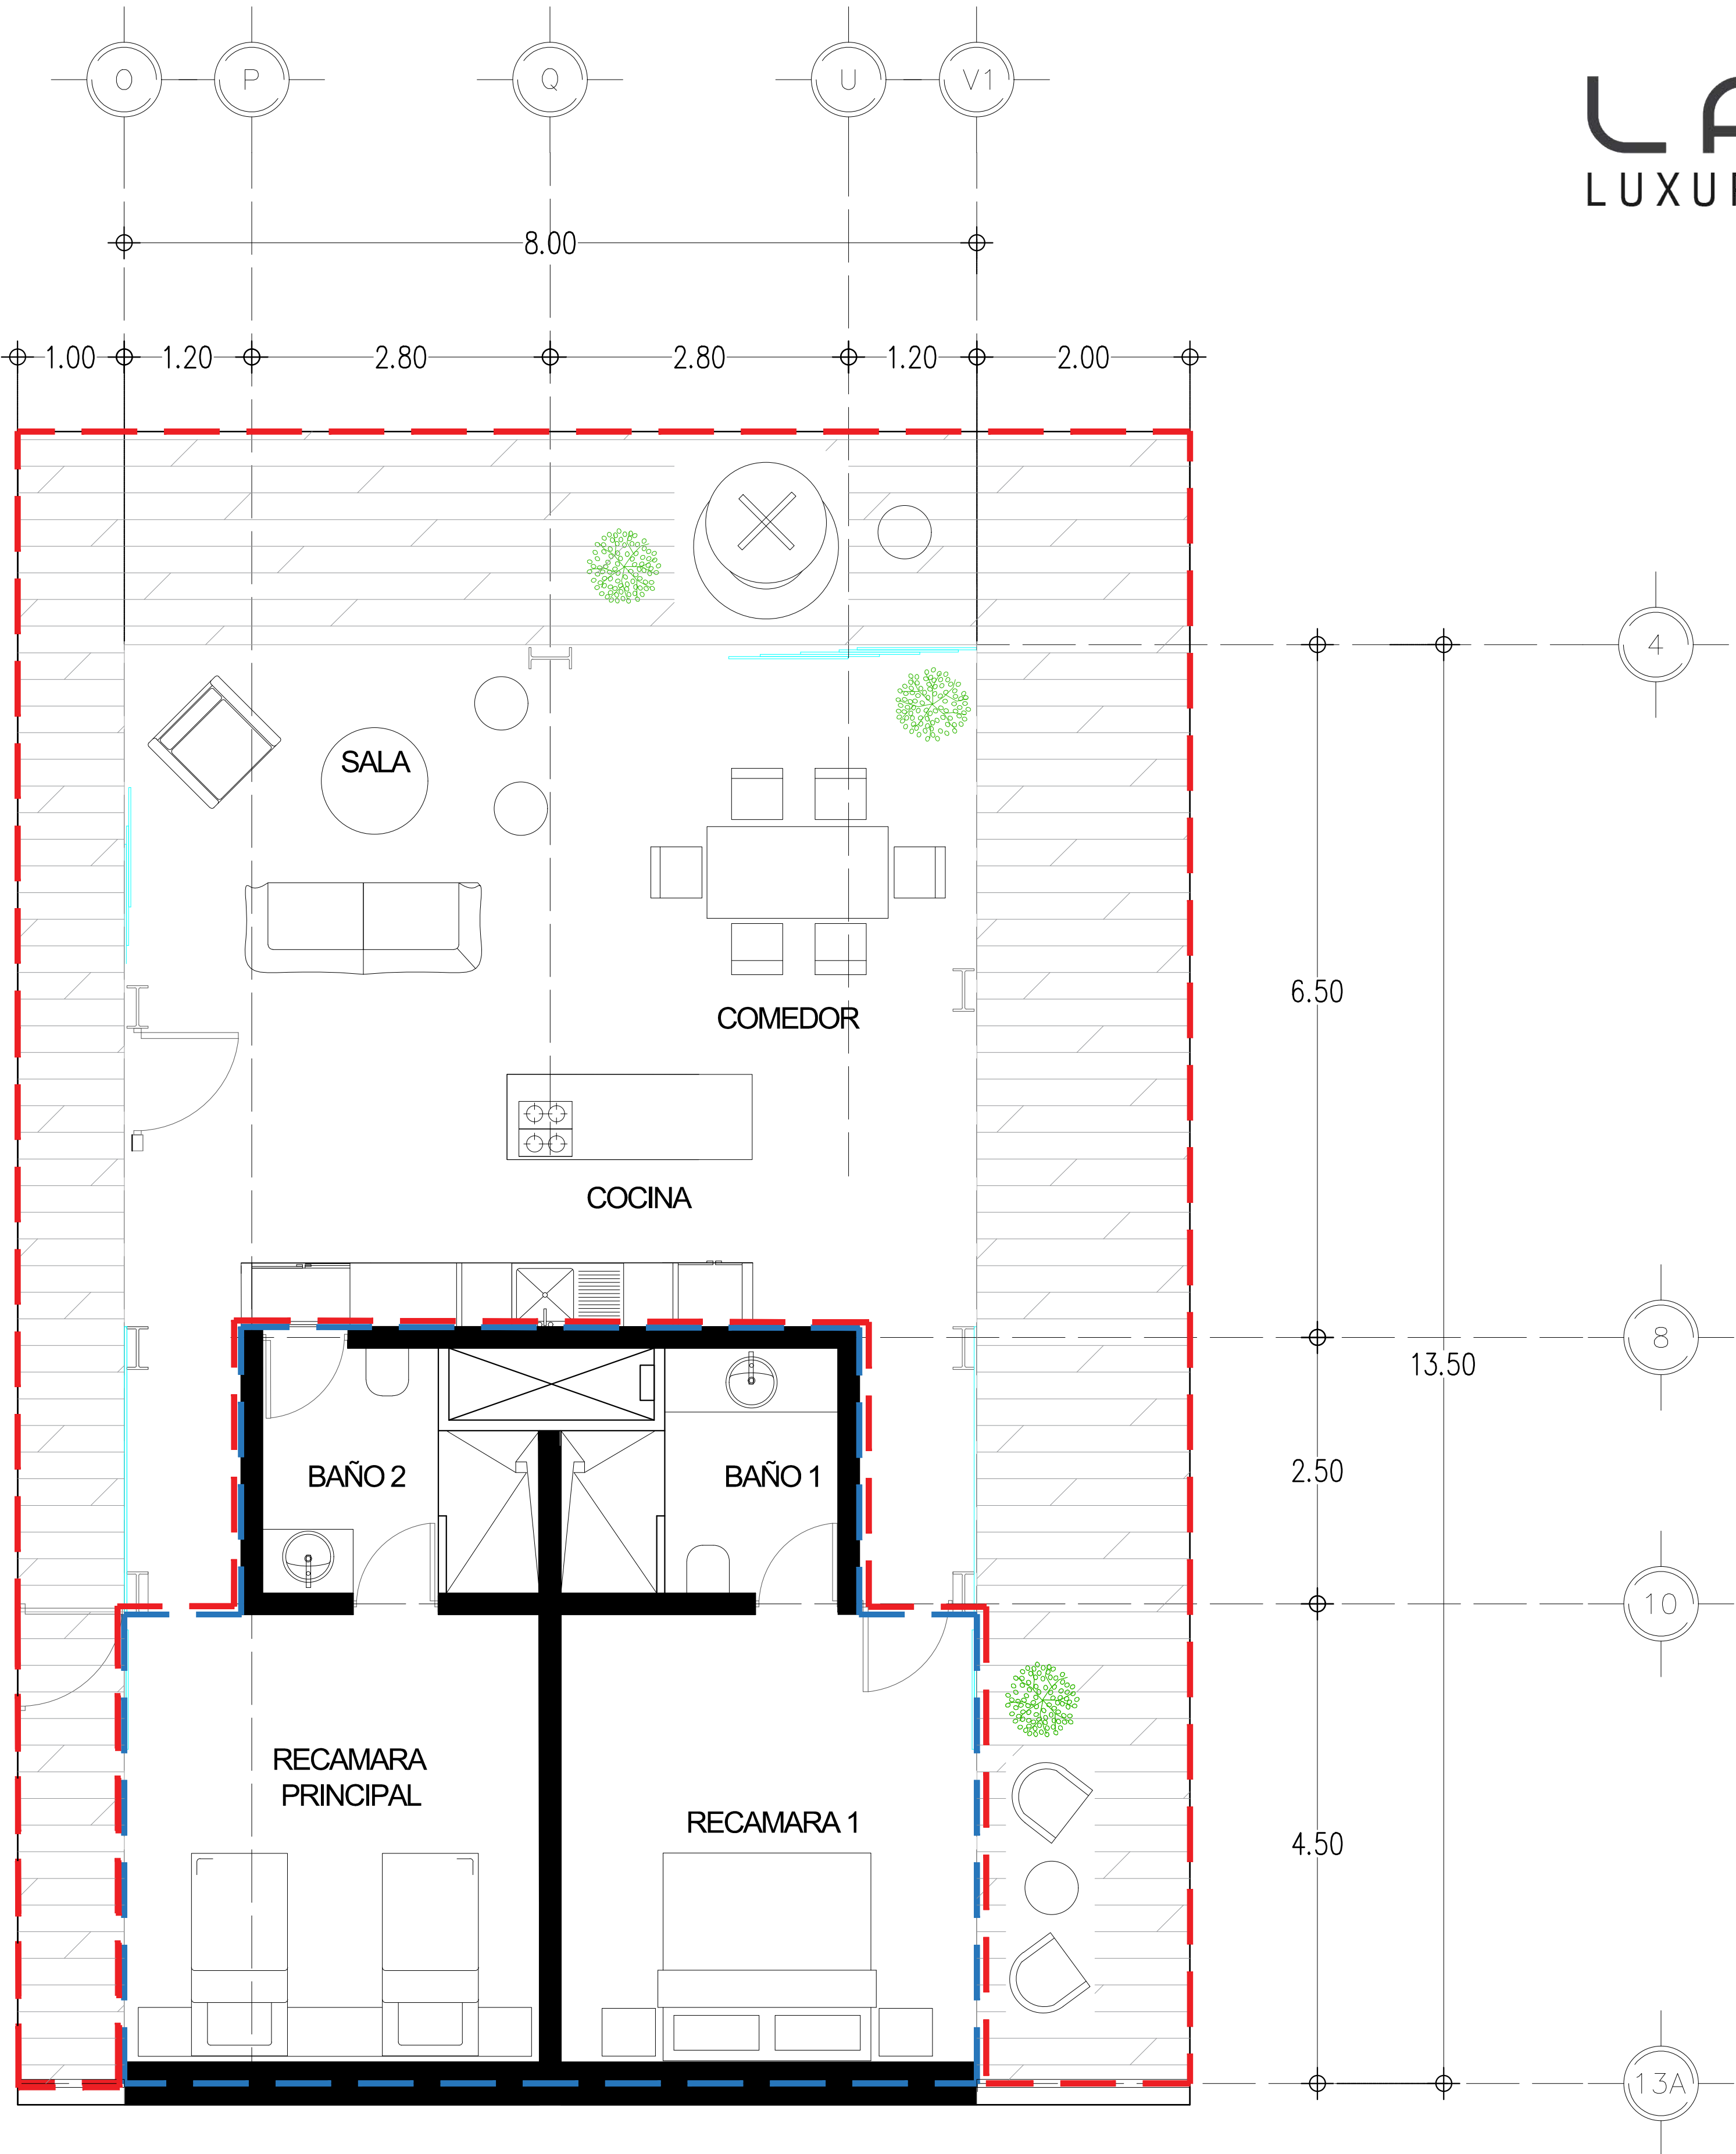

PATIO DWELLING "KA'A"

AREAS PRIVADAS ---- 50 m²
 AREAS SOCIALES ---- 120.00m²
 170.00m²